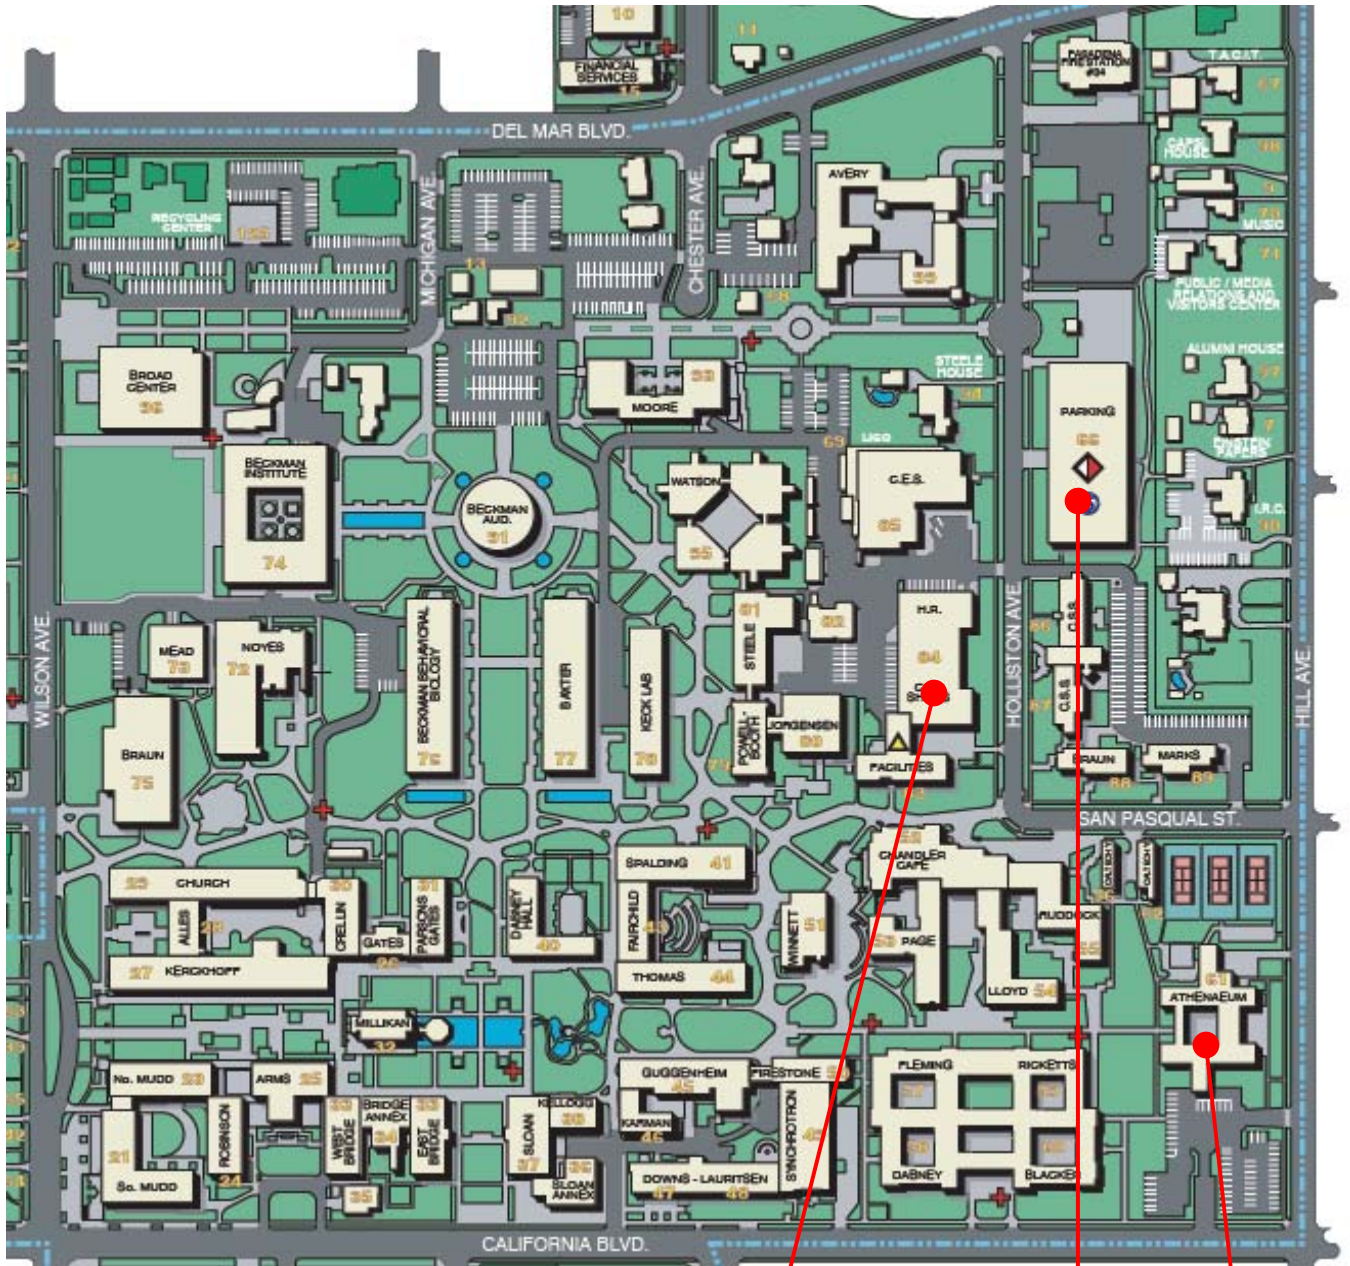

California Institute of Technology Campus Map

Human Resources (Bldg. 84)
399 S. Holliston Avenue
(626) 395-3300

The Athenaeum

Parking in the Holliston Parking Structure or in green zone in front of HR. Obtain parking day pass from HR front office.

From 110 Pasadena Freeway Go north, till it ends and becomes Arroyo Parkway. On Arroyo, turn right on Del Mar (east). Turn right on Holliston.

From 210 Foothill Freeway Exit on Hill Avenue and go south. Turn right on Del Mar (west) and make a quick left on Holliston.